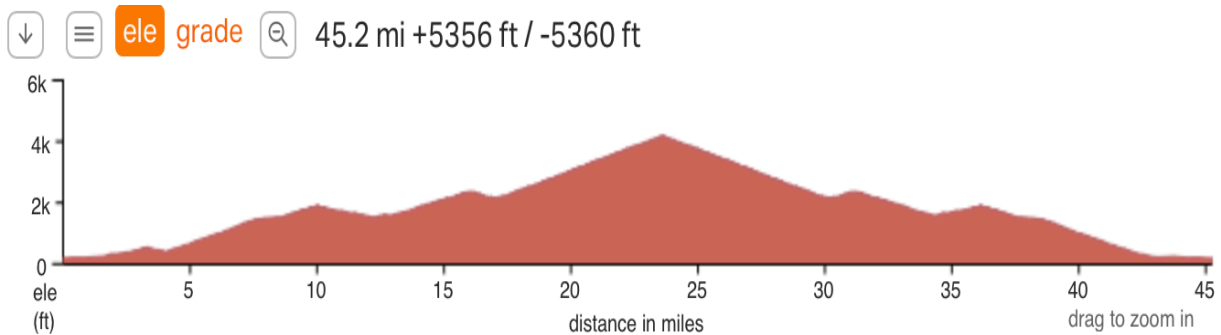

Team Velo Girls  
 Mt. Hamilton from Berryessa Community Center  
 45 miles with 5,300' of climbing

<b>START</b>	<b>BERRYESSA COMMUNITY CENTER -- 3050 Berryessa Road, San Jose, CA</b>	
Right	Berryessa Road	0.0
Right	Piedmont Rd	0.4
Left	Penitencia Creek Rd	0.8
Left	Penitencia Creek Rd	1.9
Right	Alum Rock Ave	3.0
Right	Alum Rock Ave	3.8
Left	CA-130 E (Mt. Hamilton Road)	4.1
Right	Grant Ranch	11.7
<b>REGROUP</b>	<b>Bathrooms + Water @ Picnic Area</b>	<b>12.0</b>
Right	Grant Rd	12.5
Right	CA-130 E (Mt. Hamilton Road)	12.7
Right	Turn right	23.5
<b>REGROUP</b>	<b>LICK OBSERVATORY</b>	<b>23.6</b>
Left	CA-130 W (Mt. Hamilton Road)	23.7
Left	CA-130 W/Alum Rock Ave	42.1
Right	McKee Rd	42.4
Right	Toyon Ave	42.9
Left	Penitencia Creek Rd	43.8
Right	Piedmont Rd	44.3
Left	Berryessa Rd	44.8
<b>FINISH</b>	<b>BERRYESSA COMMUNITY CENTER</b>	<b>45.2</b>